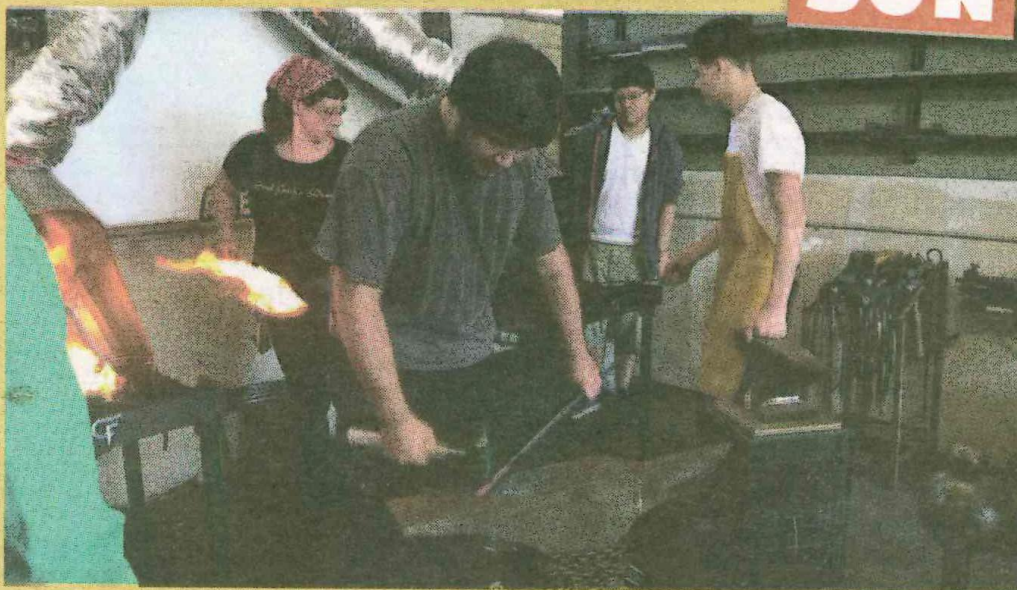

Moment  
in the  
**SUN**

## Building a resume

Students of the Sonoma Teen Services summer building project get some hands-on experience during a visit to Steel Geisha Designs. The collaborative pilot welding and blacksmithing project, started at Hanna Boys Center in 2016, returned this summer in an expanded version to include carpentry. During the seven-week program, 16 students learned a variety of construction skills -- framing, electrical wiring, plumbing and the importance of math -- which they used to build a shed at Hanna. The program funded by a Community Grant from Impact100 Sonoma.